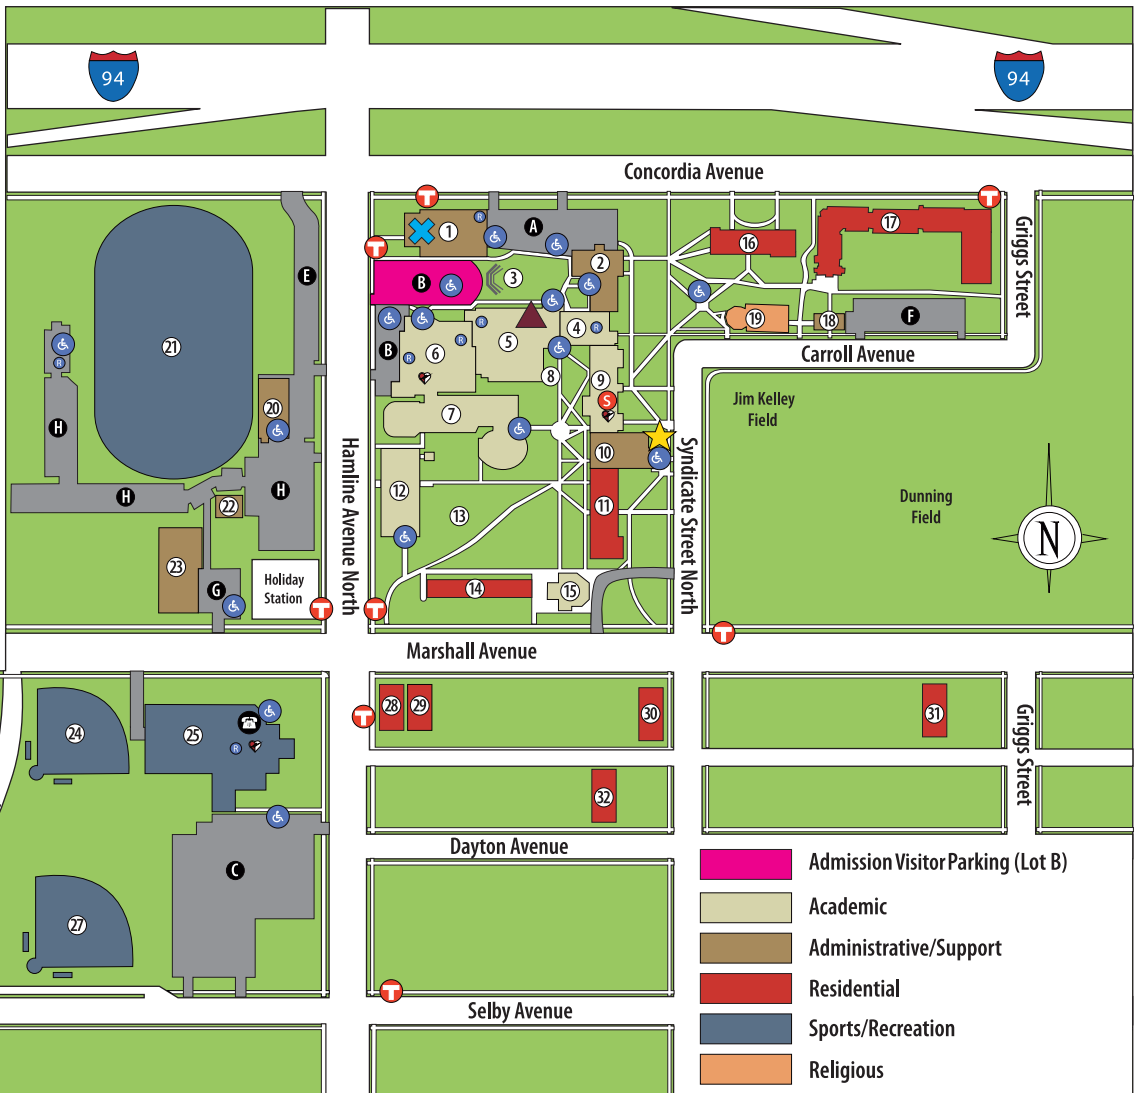

Marshall Building ²³

- *(1371 Marshall Avenue)*
- **Martha Hall ²⁸**
  (1336 Marshall Avenue)
- **Mary Hall ²⁹**
  (1332 Marshall Avenue)
- **Meyer Hall ⁹**
  (301 Syndicate Street North)
- **Moenkemoeller Hall ³⁰**
  (1280 Marshall Avenue)
- **Music Gallery ⁷**
  (300 Hamline Avenue North)
- **Pearson Commons ⁵**
  (1282 Concordia Avenue)
- **Poehler Administration Building ¹⁰**
  (275 Syndicate Street North)
- **Registrar ¹⁰**
  (275 Syndicate Street North)
- **Schlueter Hall ²²**
  (1287 Dayton Avenue)
- **Sea Foam Stadium ²¹**
  (1380 Concordia Avenue)
- **Security ⁹**
  (301 Syndicate Street North)
- **Student Financial Services ¹**
  (350 Hamline Avenue North)
- **Veterans Resource Center ²**
  (280 Syndicate Street North)
- **Westlund Black Box Theater ⁶**
  (213 Hamline Avenue North)
- **Wollaeger Hall ¹⁶**
  (1250 Concordia Avenue)

- Admission Visitor Parking (Lot B)
- Academic
- Administrative/Support
- Residential
- Sports/Recreation
- Religious